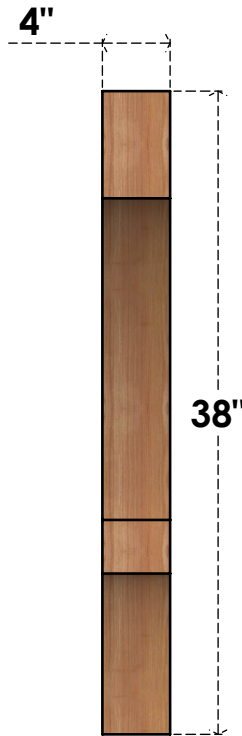

BRC04X30X38BOA00RWR

4"W X 30"D X 38"H BALBOA ROUGH SAWN BRACE, WESTERN RED CEDAR

SIDE

FRONT

EKENA MILLWORK
 2300 WEST MAIN ST.
 CLARKSVILLE, TX 75426
 TOLL FREE: 866-607-0453
 WWW.EKENAMILLWORK.COM

NOTES

1. INSTALLATION TO BE COMPLETED IN ACCORDANCE WITH MANUFACTURER'S SPECIFICATIONS.
2. DRAWING MAY NOT BE TO SCALE
3. THIS DRAWING IS INTENDED FOR DESIGN AND PLANNING PURPOSES ONLY.
4. ALL INFORMATION CONTAINED HEREIN WAS CURRENT AT THE TIME OF DEVELOPMENT BUT MUST BE REVIEWED AND APPROVED BY THE PRODUCT MANUFACTURER TO BE CONSIDERED ACCURATE.
5. PRODUCTS ARE NOT KILN DRIED. THIS ITEM IS UNIQUE AND WILL CONTAIN THE NATURAL VARIATIONS THAT THE WOOD SPECIES OFFERS. THIS MAY RESULT IN VARIATIONS UP TO 1/4"