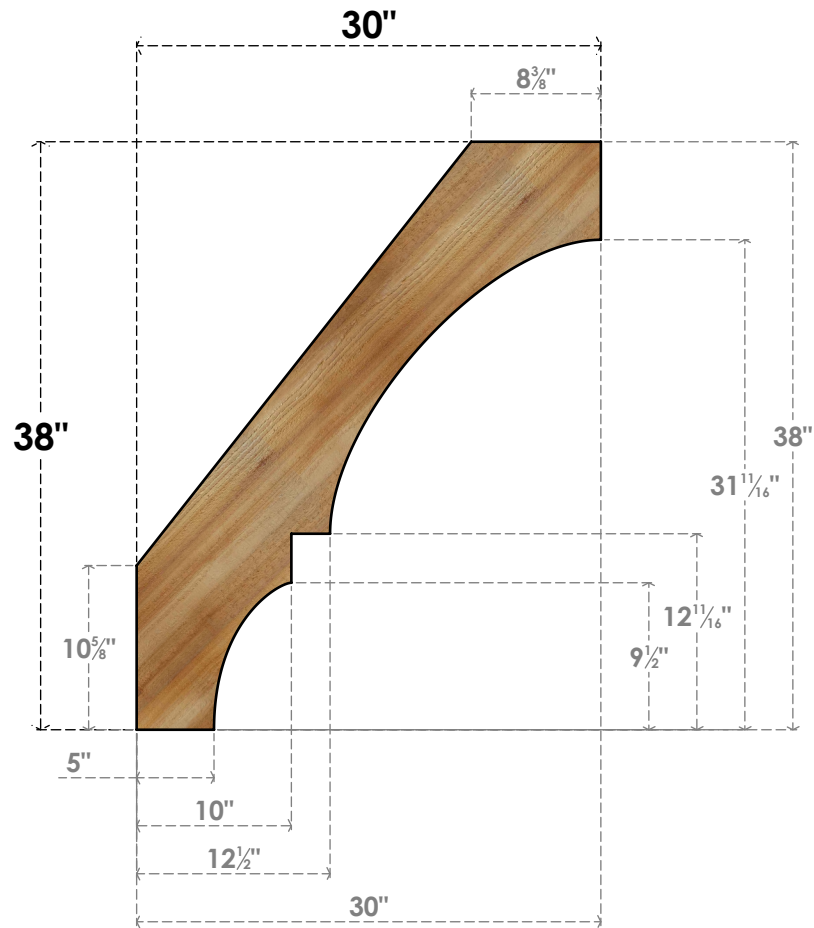

BRC04X30X38BOA00RWR

4"W X 30"D X 38"H BALBOA ROUGH SAWN BRACE, WESTERN RED CEDAR

SIDE

FRONT

EKENA MILLWORK
 2300 WEST MAIN ST.
 CLARKSVILLE, TX 75426
 TOLL FREE: 866-607-0453
 WWW.EKENAMILLWORK.COM

NOTES

1. INSTALLATION TO BE COMPLETED IN ACCORDANCE WITH MANUFACTURER'S SPECIFICATIONS.
2. DRAWING MAY NOT BE TO SCALE
3. THIS DRAWING IS INTENDED FOR DESIGN AND PLANNING PURPOSES ONLY.
4. ALL INFORMATION CONTAINED HEREIN WAS CURRENT AT THE TIME OF DEVELOPMENT BUT MUST BE REVIEWED AND APPROVED BY THE PRODUCT MANUFACTURER TO BE CONSIDERED ACCURATE.
5. PRODUCTS ARE NOT KILN DRIED. THIS ITEM IS UNIQUE AND WILL CONTAIN THE NATURAL VARIATIONS THAT THE WOOD SPECIES OFFERS. THIS MAY RESULT IN VARIATIONS UP TO 1/4"